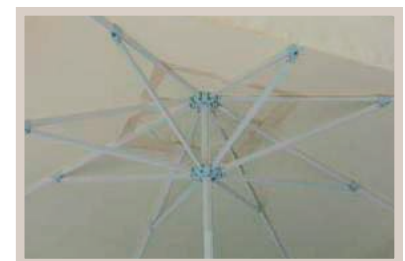

Metal Base 90 x 90 cm
1 pcs / Carton
(without marbles)
90 x 90 x 53 - 16 kg.

Parasol Castle Square

CASTLE SQUARE

Description:

Pulley system
Square Models
Aluminium frame

Fabrics, prints and finishes

Polyester fabric 200-240 gr/m²
Flat screen print / Digital / Serigraph
High UV fastness
Water-repellent
Water-proof