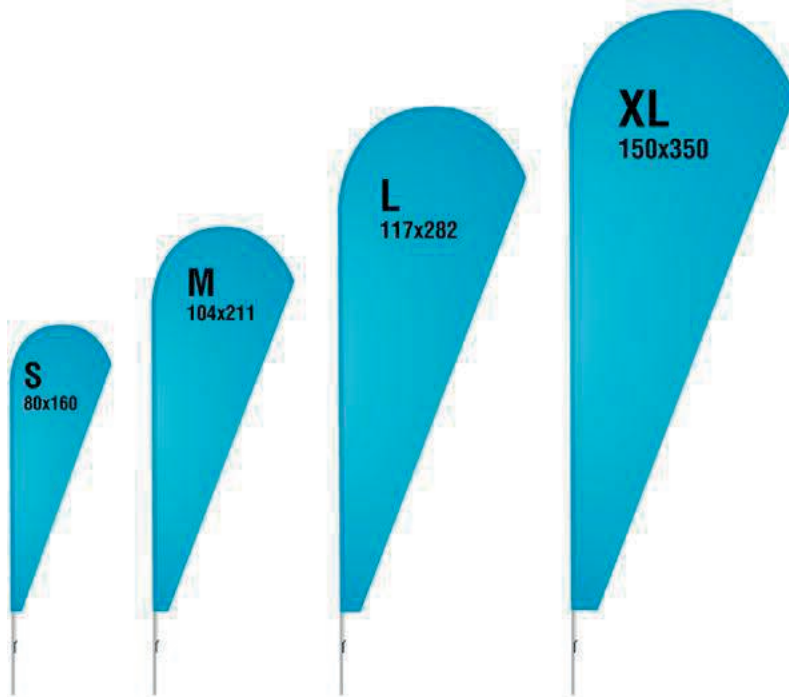

* G.C. = Ground Clearance Include Aluminium Pole

Please check page 57 for base options

| | Print Area (cm) | Final Product (cm) | *G.C. (cm) | Pole Qty | Carton Qty (pcs) | Carton Sizes (cm) | Weight (kg) |
|-----|-----------------|--------------------|------------|------------------|------------------|-------------------|-------------|
| S | - 50x220 | 45x215 | 255 | 2 Alu. + 2 Fiber | 25 | 25 x 100 X 25 | 16 |
| M | - 75x300 | 70x295 | 380 | 2 Alu. + 2 Fiber | 20 | 25 x 125 X 25 | 23 |
| L | - 100x300 | 95x295 | 375 | 2 Alu. + 2 Fiber | 20 | 25 x 125 X 25 | 23 |
| XL | - 100x400 | 95x395 | 460 | 3 Alu. + 2 Fiber | 20 | 25 x 125 X 25 | 28 |
| XXL | - 100x450 | 95x440 | 516 | 3 Alu. + 2 Fiber | 20 | 25 x 125 X 25 | 29 |

Délai de réalisation: de 4 à 6 semaines.

Tarifs: veuillez nous demandez une offre détaillée.

FLYING BANNER

Indoor & outdoor use
Digital / Serigraph / Flat screen print
Aluminium pole + reinforced fiberglass top
In original carrying bag
Polyester fabric 110 gr/m²
High UV fastness | Various base options
Premium finish as standard (Printed fabric surrounds the pole)
Black elastic tunnel as optional